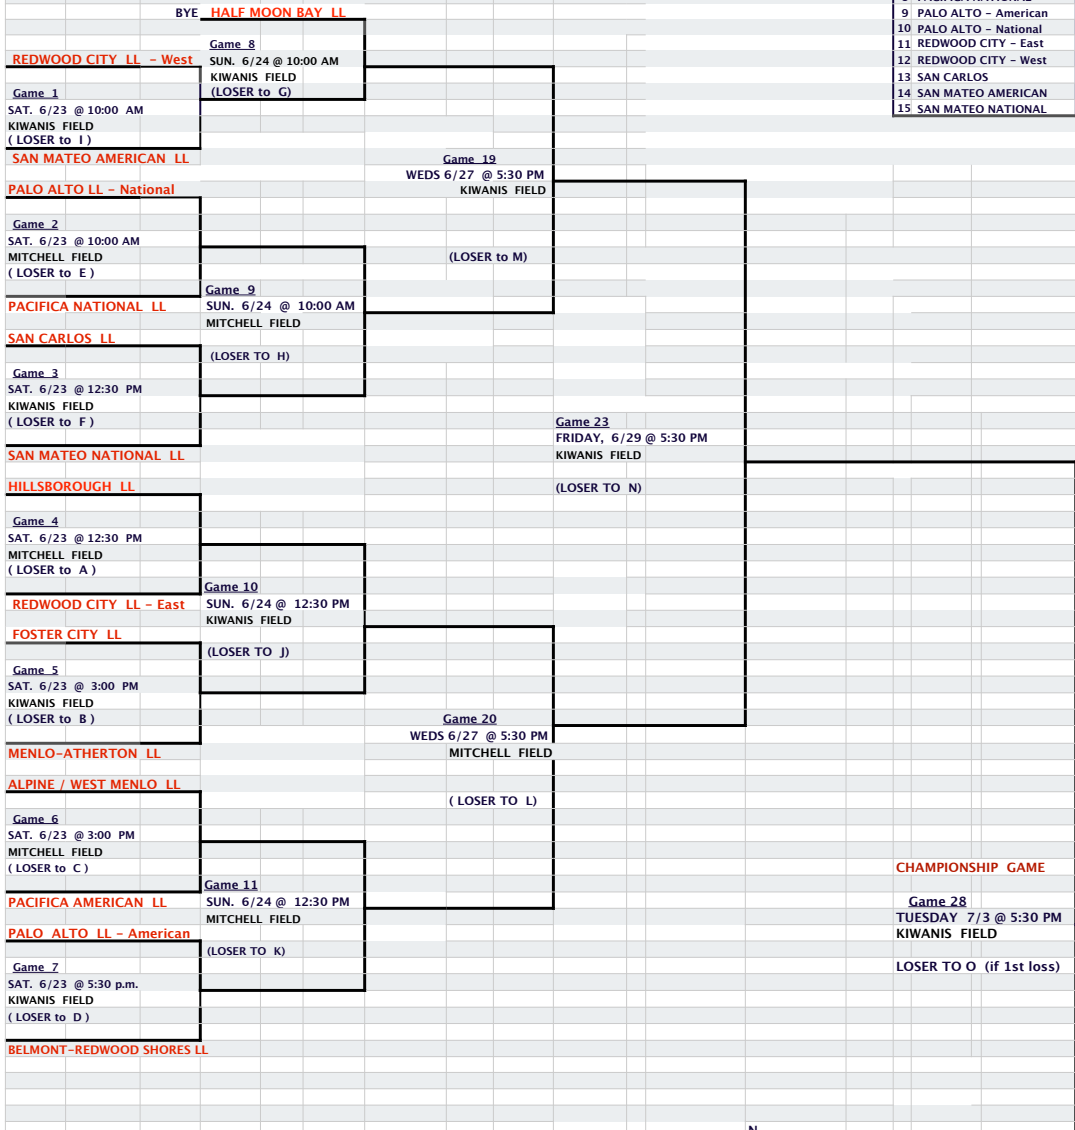

2018 District 52 11/12 MAJORS All-Star Tournament

Host: Redwood City LL  
 15-TEAM DRAW per Official Little League Bracket Book  
 Double-Elimination Tournament  
 Fields - Kiwanis and Mitchell BallFields, 1455 Madison, Redwood City, CA.

TOURNAMENT DIRECTOR  
 Scott Sammons

- 15 LEAGUES ENTERED
- 1 ALPINE / WEST MENLO
  - 2 BELMONT- REDWOOD SHORES
  - 3 FOSTER CITY
  - 4 HALF MOON BAY
  - 5 HILLSBOROUGH
  - 6 MENLO-ATHERTON
  - 7 PACIFICA AMERICAN
  - 8 PACIFICA NATIONAL
  - 9 PALO ALTO - American
  - 10 PALO ALTO - National
  - 11 REDWOOD CITY - East
  - 12 REDWOOD CITY - West
  - 13 SAN CARLOS
  - 14 SAN MATEO AMERICAN
  - 15 SAN MATEO NATIONAL

WINNERS BRACKET

ELIMINATION BRACKET