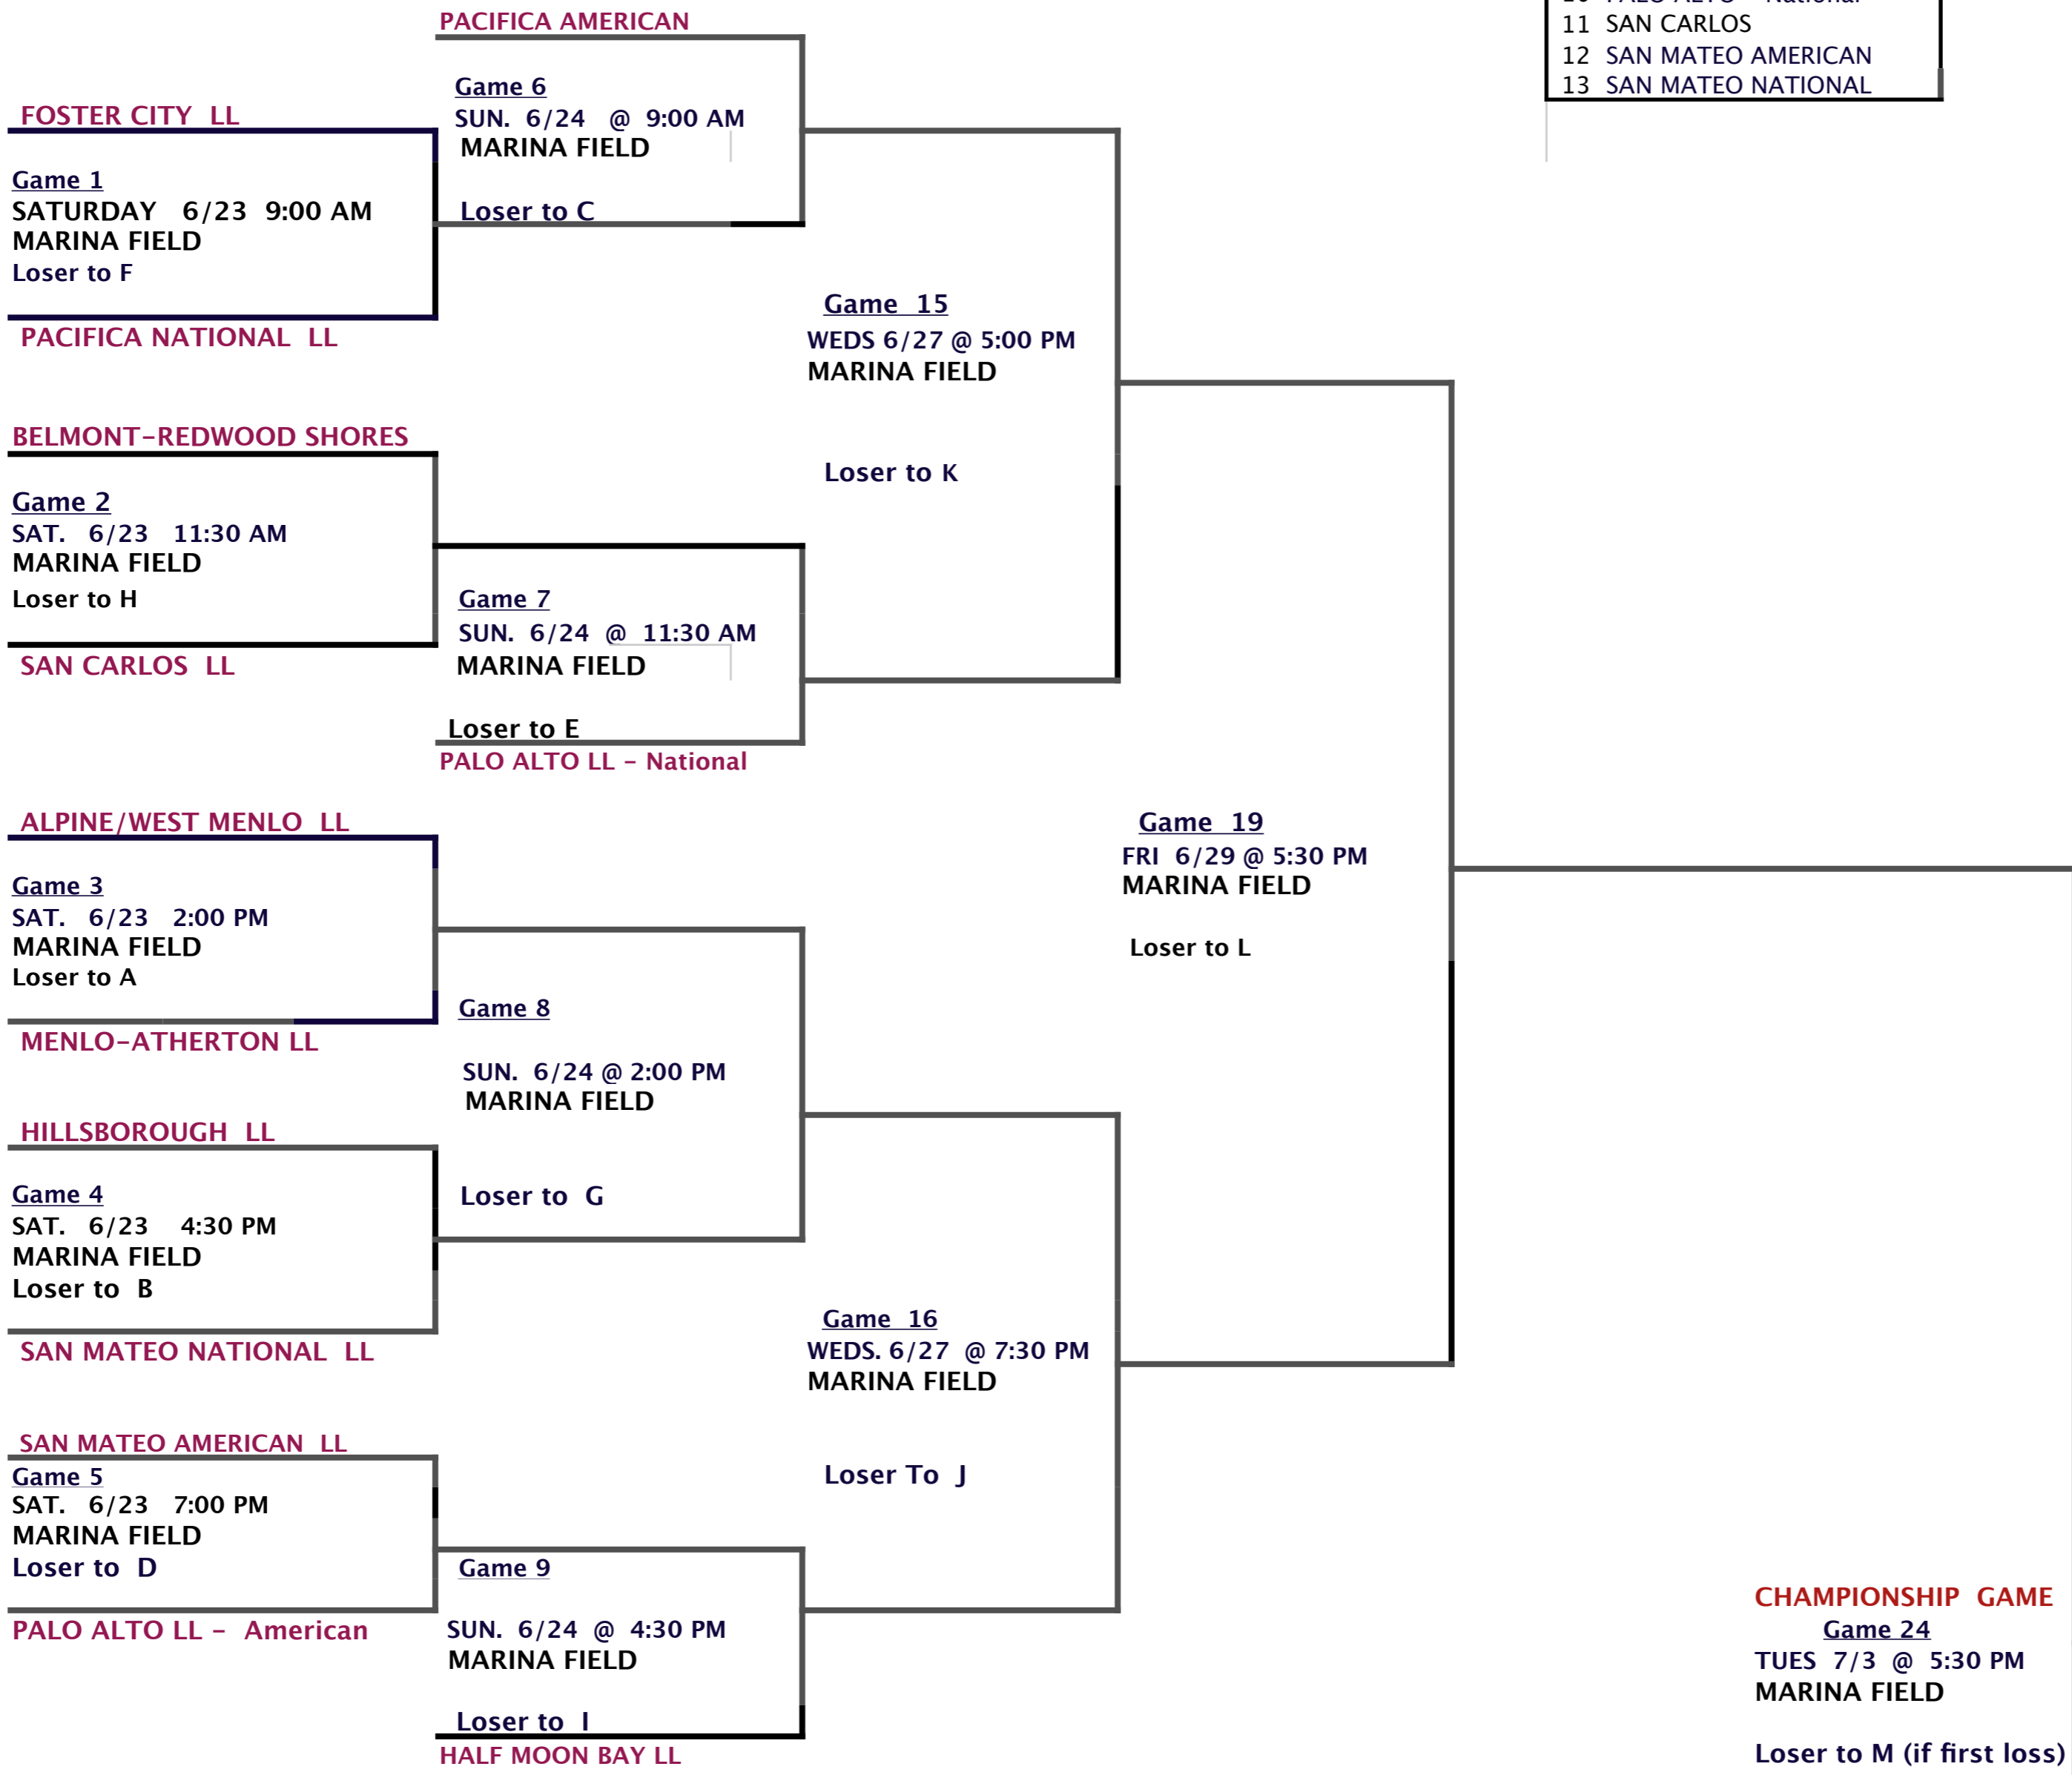

2018 District 52 10/11 All Star Tournament

HOST - Belmont-Redwood Shores LL
 13-TEAM DRAW, Double Elimination
 Brackets per Little League Official Bracket Book
 ALL GAMES AT MARINA FIELD, REDWOOD SHORES

TOURNAMENT DIRECTOR
 Wendy Gradek

- 13 LEAGUES ENTERED**
- 1 ALPINE / WEST MENLO
 - 2 BELMONT-REDWOOD SHORES
 - 3 FOSTER CITY
 - 4 HALF MOON BAY
 - 5 HILLSBOROUGH
 - 6 MENLO-ATHERTON
 - 7 PACIFICA AMERICAN
 - 8 PACIFICA NATIONAL
 - 9 PALO ALTO - American
 - 10 PALO ALTO - National
 - 11 SAN CARLOS
 - 12 SAN MATEO AMERICAN
 - 13 SAN MATEO NATIONAL

WINNERS BRACKET

ELIMINATION BRACKET